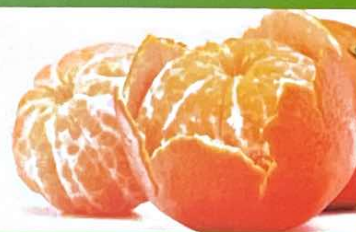

NAVEL ORANGE

A

12-20 Count
approx 10 lbs

B

24-40 Count
approx 18-20 lbs

RUBY RED GRAPEFRUIT

D

8-12 Count
approx 10 lbs

E

16-24 Count
approx 18-20 lbs

MIXED BOX

K

12-20 Navels
7-10 Grapefruit
approx 18-20 lbs

MANDARIN ORANGE

I

approx 10 lbs